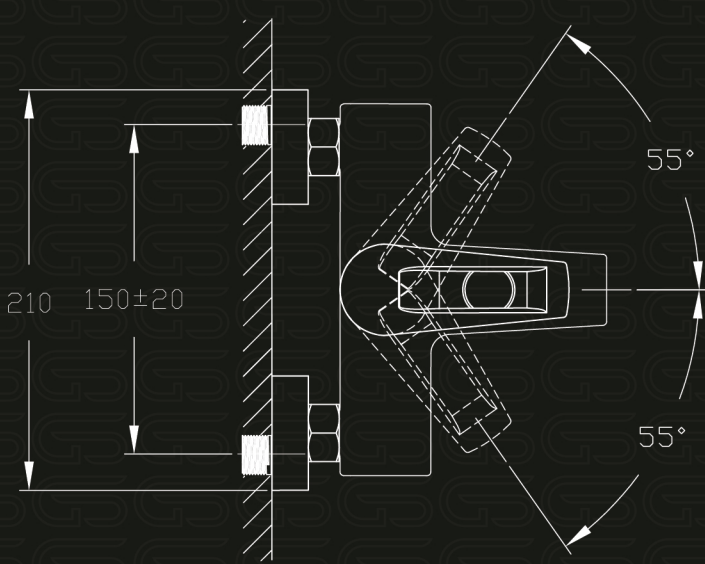

Beral

Family

Model Code

GS L 1031-CP

خلاط بانى ويد واحدة

Single Lever Wall Mount Bath & Shower Mixer

Product Family : **Beral**
 Product Code : **GS L 1031-CP**
 Product Color : **Nickel chrome plated**

Product Type : **Shower Mixer**
 Main Material : **Brass**