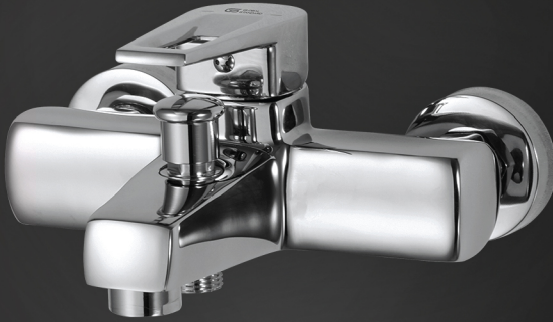

Beral

Family

Model Code

GS L 1031-CP

خلاط بانى ويد واحدة

Single Lever Wall Mount Bath & Shower Mixer

Product Family : **Beral**
 Product Code : **GS L 1031-CP**
 Product Color : **Nickel chrome plated**

Product Type : **Shower Mixer**
 Main Material : **Brass**