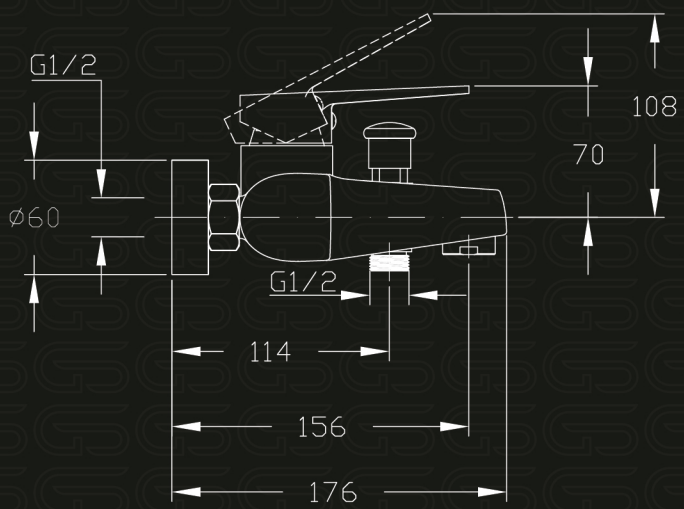

Beral

Family

Model Code

GS L 1031-CP

خلاط بانى ويد واحدة

Single Lever Wall Mount Bath & Shower Mixer

Product Family : **Beral**
 Product Code : **GS L 1031-CP**
 Product Color : **Nickel chrome plated**

Product Type : **Shower Mixer**
 Main Material : **Brass**