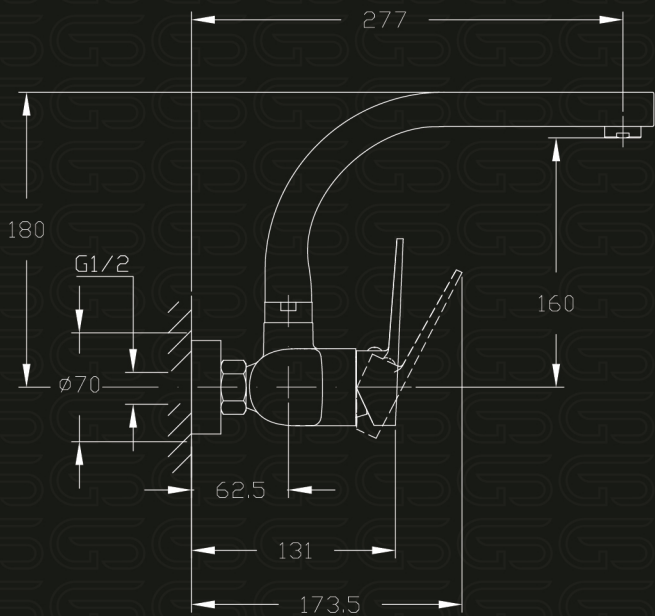

GS GLOBAL
STANDARD

Beral

Family

Model Code

GS L 1033-CP

خلاط مطبخ حائطي يد واحدة قنطره ماسوره علوية متحركه
Single Lever Wall-mount Kitchen Mixer With Swivel Tube Spout

Product Family : **Beral**
 Product Code : **GS L 1033-CP**
 Product Color : **Nickel chrome plated**

Product Type : **Kitchen Mixer**
 Main Material : **Brass**