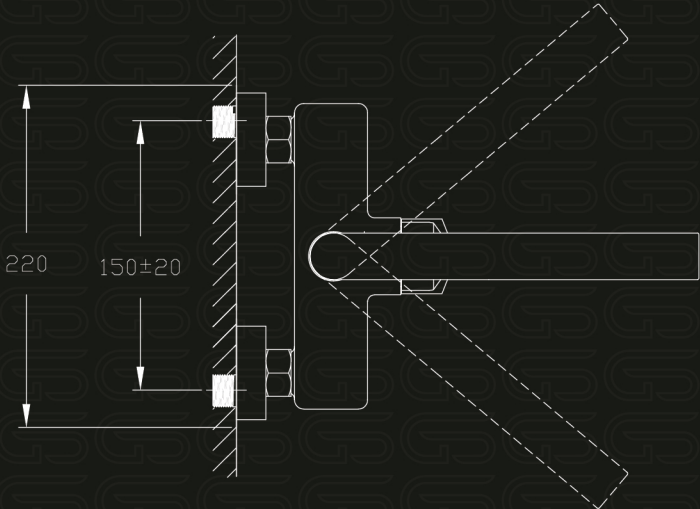

GS GLOBAL
STANDARD

Beral

Family

Model Code

GS L 1033-CP

خلاط مطبخ حائطي يد واحدة قنطره ماسوره علوية متحركه
Single Lever Wall-mount Kitchen Mixer With Swivel Tube Spout

Product Family : **Beral**
 Product Code : **GS L 1033-CP**
 Product Color : **Nickel chrome plated**

Product Type : **Kitchen Mixer**
 Main Material : **Brass**