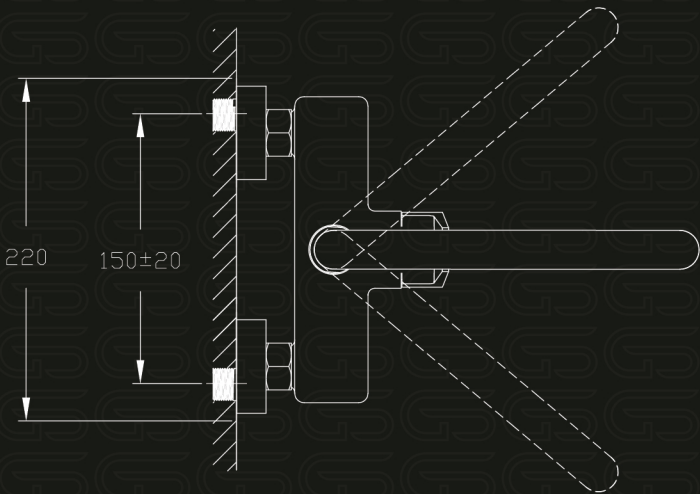

GS GLOBAL
STANDARD

Beral

Family

Model Code

GS L 1034-CP

خلاط مطبخ حائطي يد واحدة قنطره ماسوره علوية متحركه

Single Lever Wall-mount Kitchen Mixer With Swivel Tube Spout

Product Family : **Beral**
 Product Code : **GS L 1034-CP**
 Product Color : **Nickel chrome plated**

Product Type : **Kitchen Mixer**
 Main Material : **Brass**