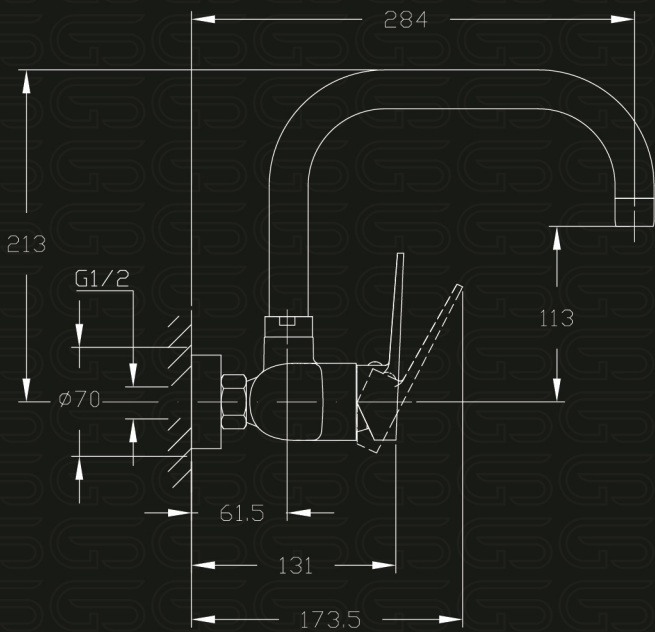

GS GLOBAL
STANDARD

Beral

Family

Model Code

GS L 1034-CP

خلاط مطبخ حائطي يد واحدة قنطره ماسوره علوية متحركه

Single Lever Wall-mount Kitchen Mixer With Swivel Tube Spout

Product Family : **Beral**
 Product Code : **GS L 1034-CP**
 Product Color : **Nickel chrome plated**

Product Type : **Kitchen Mixer**
 Main Material : **Brass**