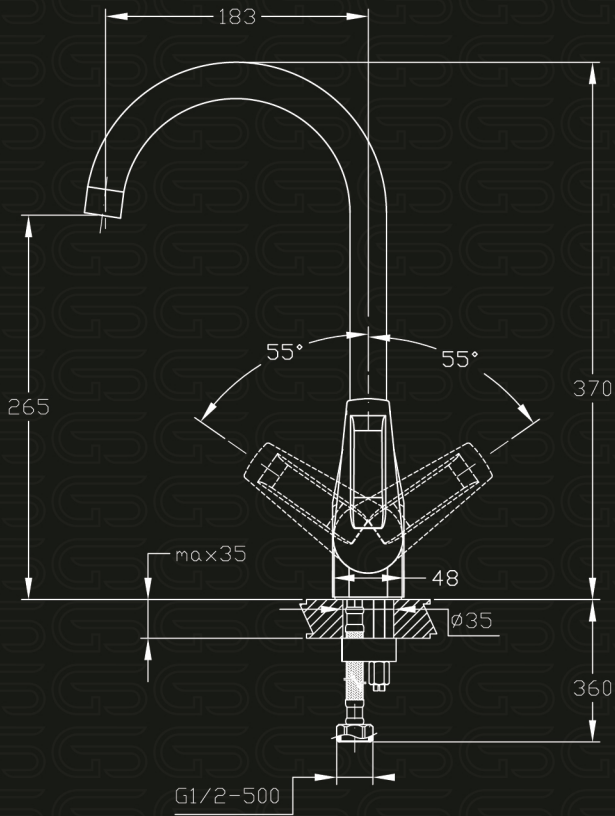

**GS** GLOBAL  
STANDARD

**Beral**

*Family*

Model Code

**GS** L 1036-CP

خلاق مطبخ شجرة قنطره ماسورة متحركة  
Single Lever Kitchen Mixer With Swivel Tube Spout

Product Family : **Beral**  
 Product Code : **GS L 1036-CP**  
 Product Color : **Nickel chrome plated**

Product Type : **Kitchen Mixer**  
 Main Material : **Brass**  
 Flexible Hose : **G1/2"**