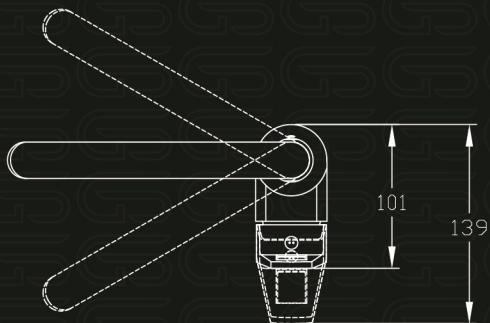

**GS** GLOBAL  
STANDARD

**Beral**

*Family*

Model Code

**GS** L 1036-CP

خلاق مطبخ شجرة قنطره ماسورة متحركة  
Single Lever Kitchen Mixer With Swivel Tube Spout

Product Family : **Beral**  
 Product Code : **GS L 1036-CP**  
 Product Color : **Nickel chrome plated**

Product Type : **Kitchen Mixer**  
 Main Material : **Brass**  
 Flexible Hose : **G1/2"**