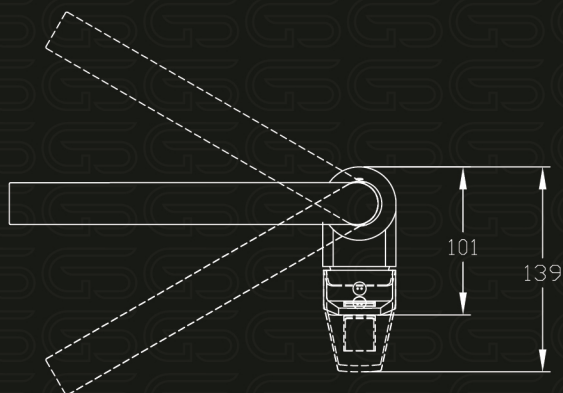

GS GLOBAL
STANDARD

Beral

Family

Model Code

GS L 1037-CP

خراط مطبخ شجرة قنطره ماسورة متحركة
Single Lever Kitchen Mixer With Swivel Tube Spout

Product Family : **Beral**
 Product Code : **GS L 1037-CP**
 Product Color : **Nickel chrome plated**

Product Type : **Kitchen Mixer**
 Main Material : **Brass**
 Flexible Hose : **G1/2"**