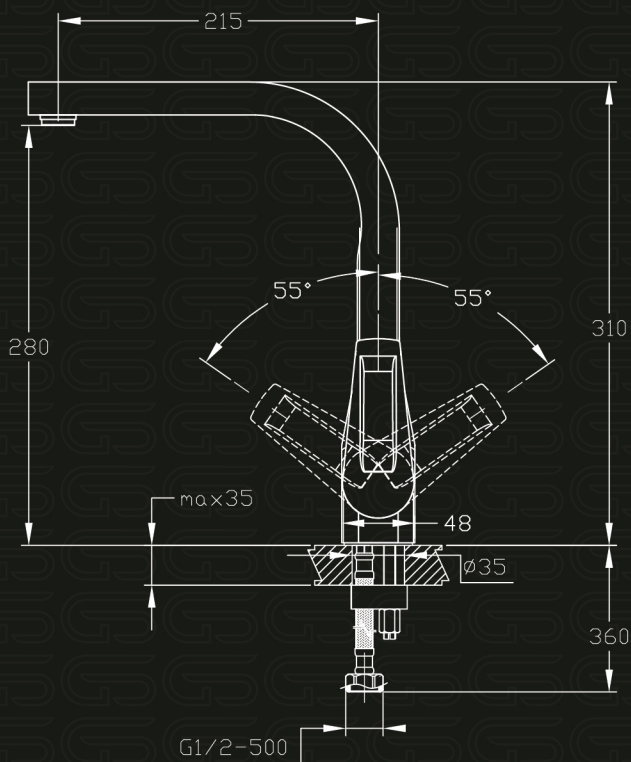

GS GLOBAL
STANDARD

Beral

Family

Model Code

GS L 1037-CP

خراط مطبخ شجرة قنطره ماسورة متحركة
Single Lever Kitchen Mixer With Swivel Tube Spout

Product Family : **Beral**
 Product Code : **GS L 1037-CP**
 Product Color : **Nickel chrome plated**

Product Type : **Kitchen Mixer**
 Main Material : **Brass**
 Flexible Hose : **G1/2"**