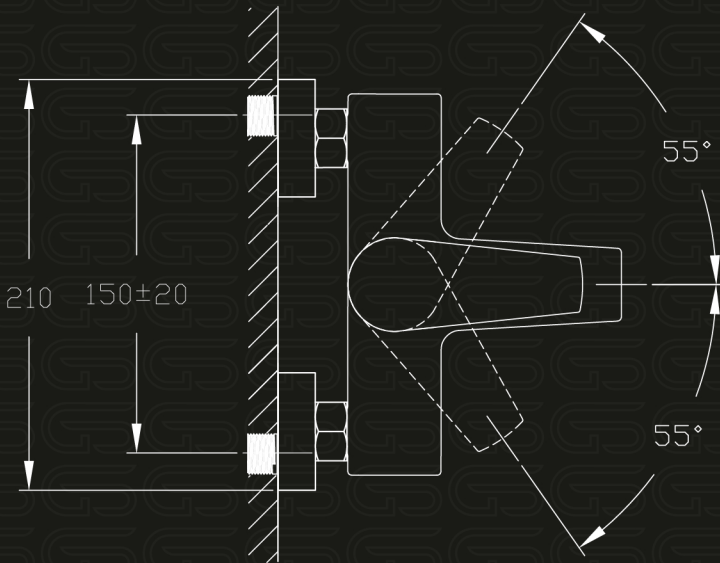

GS GLOBAL
STANDARD

Meral

Family

Model Code

GS L 1021-CP

خلاط بانيو يد واحدة

Single Lever Wall Mount Bath & Shower Mixer

Product Family : Meral
Product Code : GS L1021-CP
Product Color : Nickel chrome plated

Product Type : Shower Mixer
Main Material : Brass