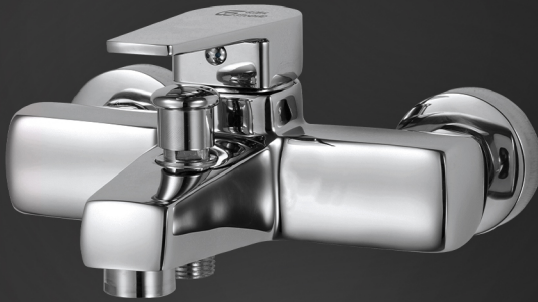

GS GLOBAL
STANDARD

Meral

Family

Model Code

GS L 1021-CP

خلاط بانيو يد واحدة

Single Lever Wall Mount Bath & Shower Mixer

Product Family : Meral
Product Code : GS L1021-CP
Product Color : Nickel chrome plated

Product Type : Shower Mixer
Main Material : Brass