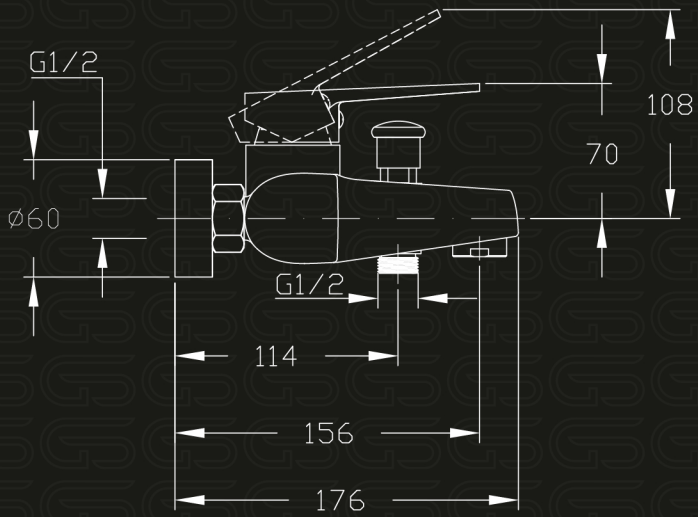

GS GLOBAL
STANDARD

Meral

Family

Model Code

GS L 1021-CP

خلاط بانيو يد واحدة

Single Lever Wall Mount Bath & Shower Mixer

Product Family : Meral
Product Code : GS L1021-CP
Product Color : Nickel chrome plated

Product Type : Shower Mixer
Main Material : Brass