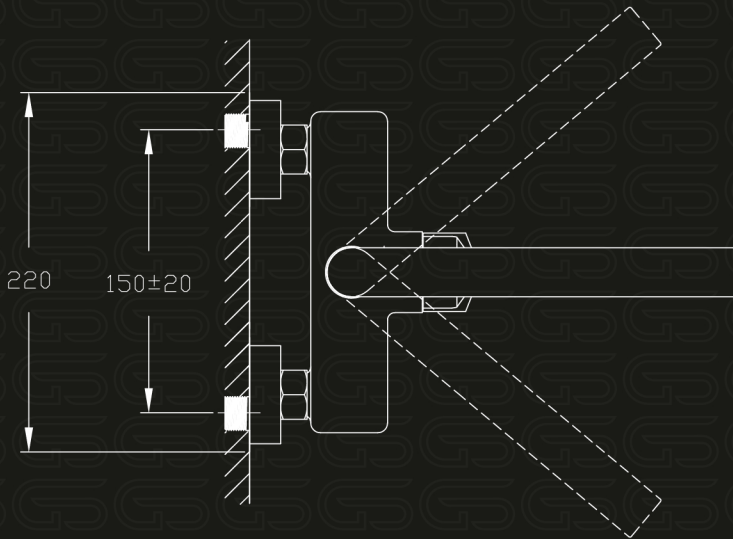

GS GLOBAL
STANDARD

Meral

Family

Model Code

GS L 1023-CP

خلاط مطبخ حائطي يد واحدة قنطره ماسوره علوية متحركه
Single Lever Wall-mount Kitchen Mixer With Swivel Tube Spout

Product Family : **Meral**
 Product Code : **GS L 1023-CP**
 Product Color : **Nickel chrome plated**

Product Type : **Kitchen Mixer**
 Main Material : **Brass**