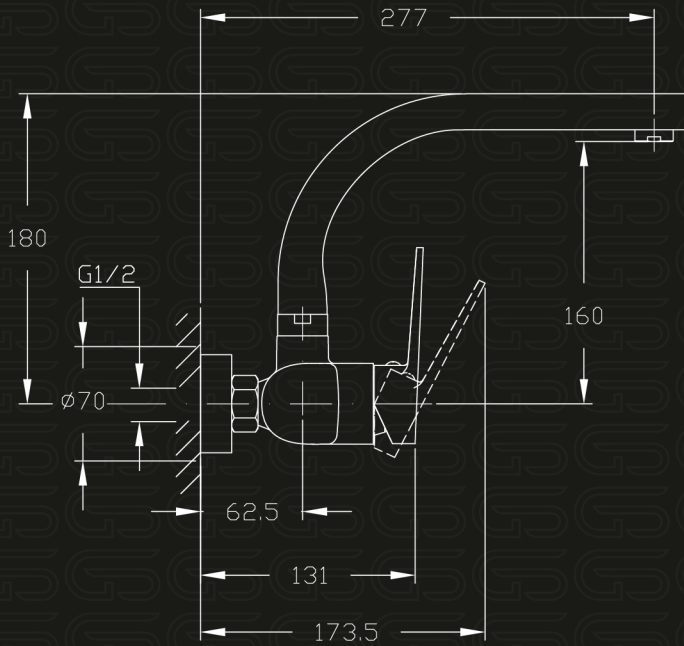

GS GLOBAL
STANDARD

Meral

Family

Model Code

GS L 1023-CP

خلاط مطبخ حائطي يد واحدة قنطره ماسوره علوية متحركه
Single Lever Wall-mount Kitchen Mixer With Swivel Tube Spout

Product Family : **Meral**
 Product Code : **GS L 1023-CP**
 Product Color : **Nickel chrome plated**

Product Type : **Kitchen Mixer**
 Main Material : **Brass**