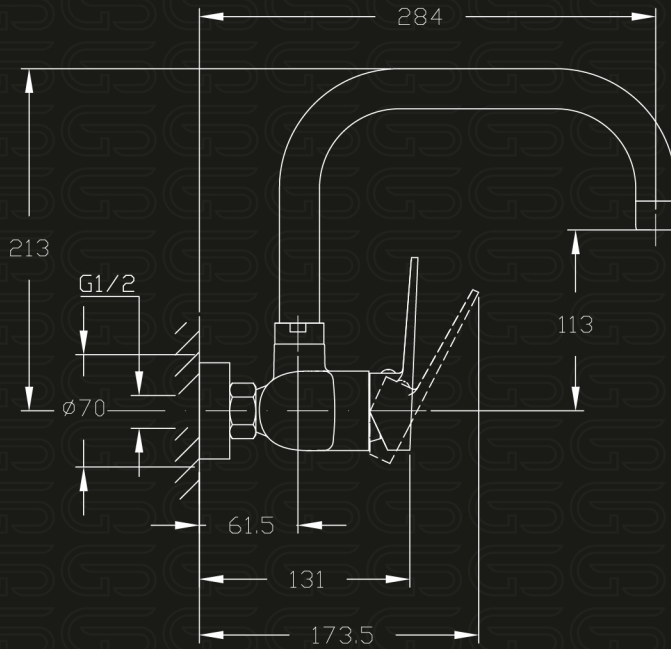

GS GLOBAL
STANDARD

Meral

Family

Model Code

GS L 1024-CP

خلاط مطبخ حائطي يد واحدة قنطره ماسوره علوية متحركه
Single lever Wall-mount Kitchen Mixer With Swivel Tube Spout

Product Family : Meral
Product Code : GS L1024-CP
Product Color : Nickel chrome plated

Product Type : Kitchen Mixer
Main Material : Brass