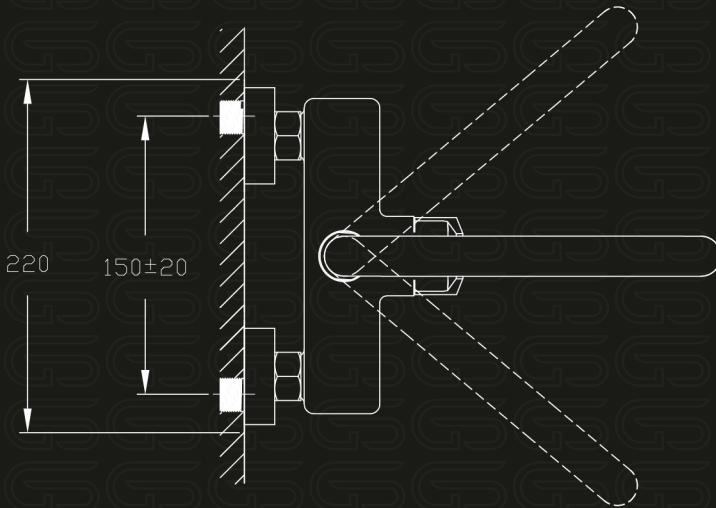

GS GLOBAL
STANDARD

Meral

Family

Model Code

GS L 1024-CP

خلاط مطبخ حائطي يد واحدة قنطره ماسوره علوية متحركه
Single lever Wall-mount Kitchen Mixer With Swivel Tube Spout

Product Family : Meral
Product Code : GS L1024-CP
Product Color : Nickel chrome plated

Product Type : Kitchen Mixer
Main Material : Brass