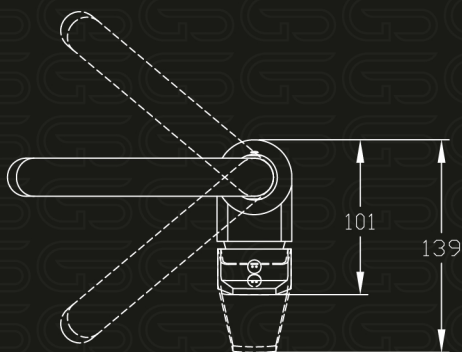

GS GLOBAL
STANDARD

Meral

Family

Model Code

GS L1025-ND-CP

خلاط حوض يد واحدة قنطرة ماسورة متحركة بدون الفيداج
Single Lever Basin Mixer With Swivel Tube Spout Without Push-up Waste

Product Family : **Meral**
 Product Code : **GS L 1025-CP**
 Product Color : **Nickel chrome plated**

Product Type : **Basin Mixer**
 Main Material : **Brass**
 Flexible Hose : **G1/2"**