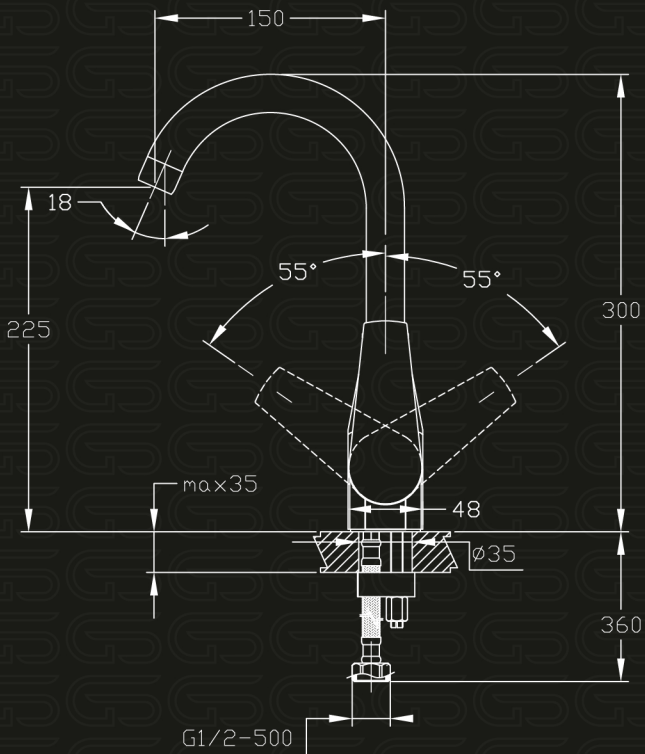

GS GLOBAL
STANDARD

Meral

Family

Model Code

GS L1025-ND-CP

خلاط حوض يد واحدة قنطرة ماسورة متحركة بدون الفيداج
Single Lever Basin Mixer With Swivel Tube Spout Without Push-up Waste

Product Family : **Meral**
 Product Code : **GS L 1025-CP**
 Product Color : **Nickel chrome plated**

Product Type : **Basin Mixer**
 Main Material : **Brass**
 Flexible Hose : **G1/2"**