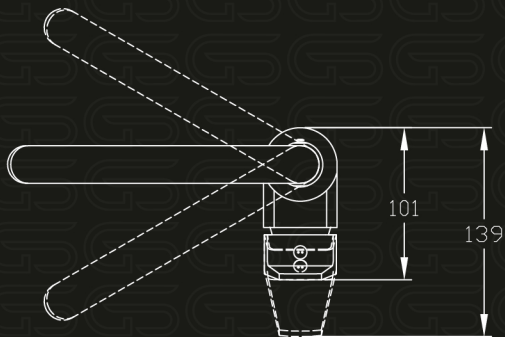

**GS** GLOBAL  
STANDARD

**Meral**

*Family*

Model Code

**GS** L 1026-CP

خراط مطبخ شجرة قنطره ماسورة متحركة  
Single Lever Kitchen Mixer With Swivel Tube Spout

Product Family : **Meral**  
 Product Code : **GS L 1026-CP**  
 Product Color : **Nickel chrome plated**

Product Type : **Kitchen Mixer**  
 Main Material : **Brass**  
 Flexible Hose : **G1/2"**