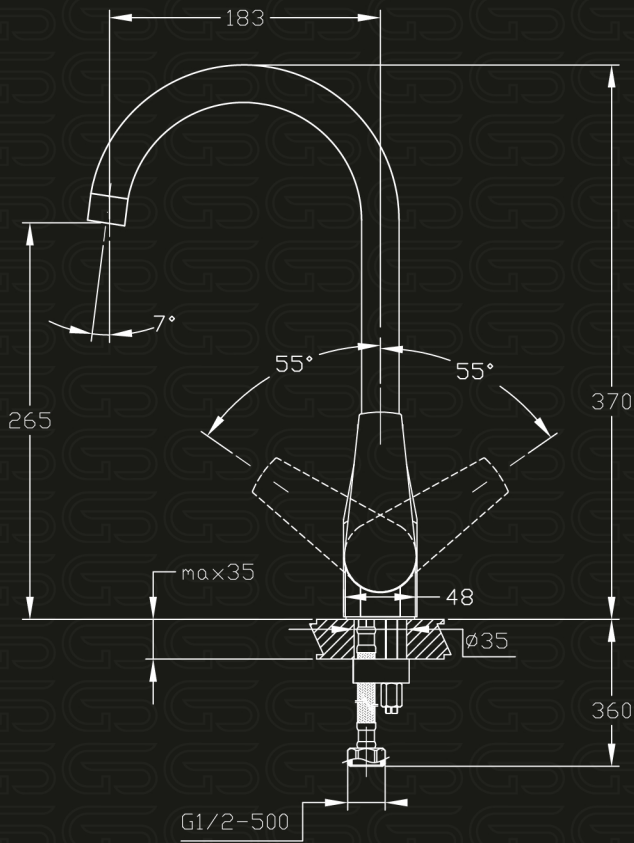

**GS** GLOBAL  
STANDARD

**Meral**

*Family*

Model Code

**GS** L 1026-CP

خراط مطبخ شجرة قنطره ماسورة متحركة  
Single Lever Kitchen Mixer With Swivel Tube Spout

Product Family : **Meral**  
 Product Code : **GS L 1026-CP**  
 Product Color : **Nickel chrome plated**

Product Type : **Kitchen Mixer**  
 Main Material : **Brass**  
 Flexible Hose : **G1/2"**