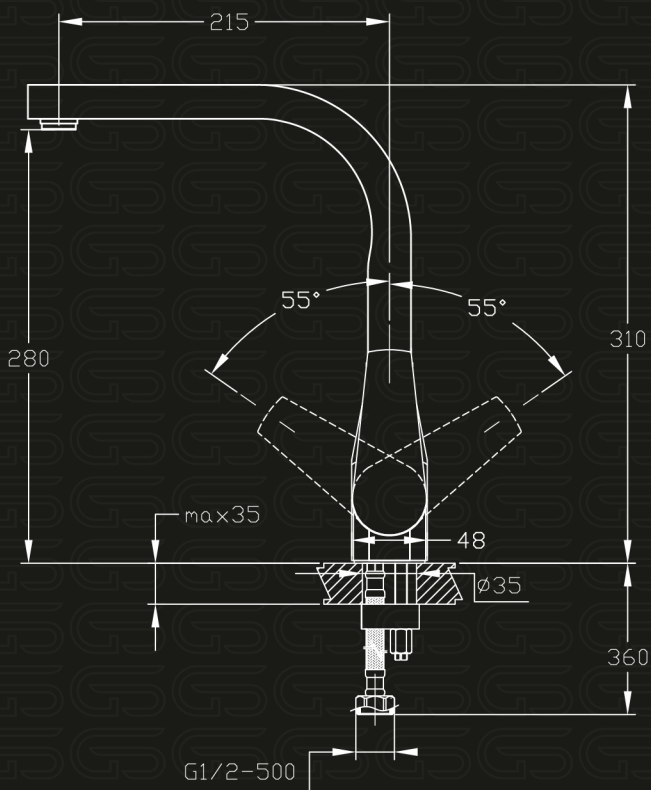

GS GLOBAL
STANDARD

Meral

Family

Model Code

GS L 1027-CP

خلاط مطبخ شجرة قنطره ماسورة متحركة
Single Lever Kitchen Mixer With Swivel Tube Spout

Product Family : Meral
 Product Code : GS L1027-CP
 Product Color : Nickel chrome plated

Product Type : Kitchen Mixer
 Main Material : Brass
 Flexible Hose : G1/2"