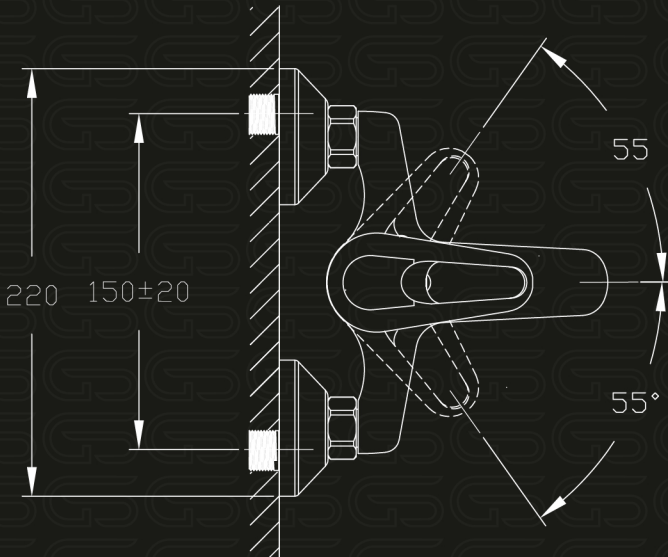

Retal

Family

Model Code

GS L 1061-CP

خلاط بانيو يد واحدة

Single Lever Wall Mount Bath & Shower Mixer

Product Family : **Retal**

Product Code : **GS L 1061-CP**

Product Color : **Nickel chrome plated**

Product Type : **Shower Mixer**

Main Material : **Brass**