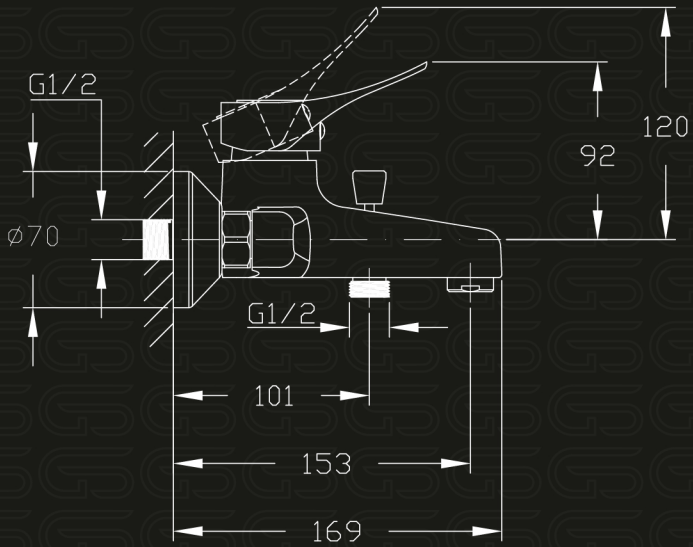

Retal

Family

Model Code

GS L 1061-CP

خلاط بانيو يد واحدة

Single Lever Wall Mount Bath & Shower Mixer

Product Family : **Retal**

Product Code : **GS L 1061-CP**

Product Color : **Nickel chrome plated**

Product Type : **Shower Mixer**

Main Material : **Brass**