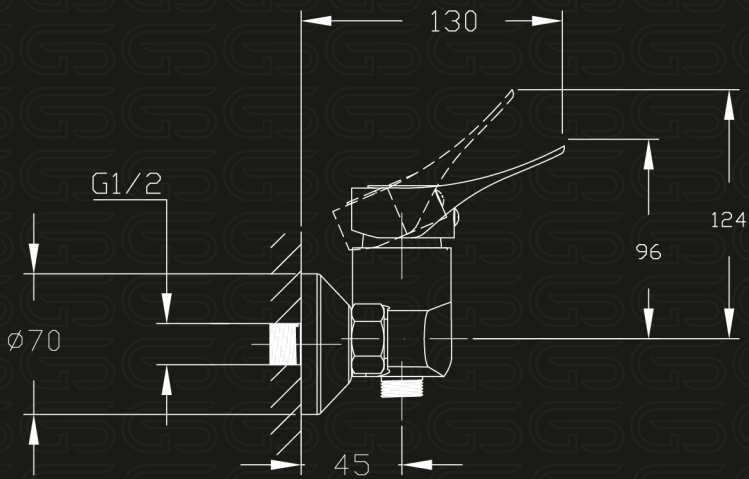

GS GLOBAL
STANDARD

Retal

Family

Model Code

GS L 1062-CP

خلاط دش يد واحد
Single Lever Wall-mount Shower Mixer

Product Family : **Retal**

Product Code : **GS L 1062-CP**

Product Color : **Nickel chrome plated**

Product Type : **Shower Mixer**

Main Material : **Brass**