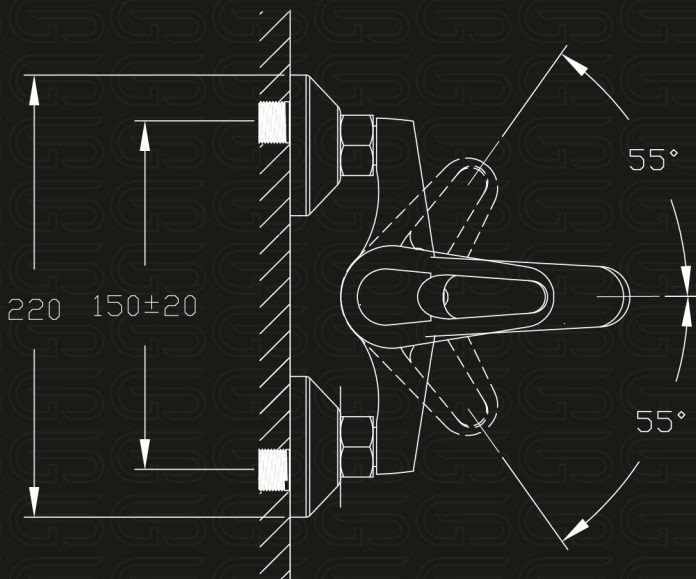

GS GLOBAL
STANDARD

Retal

Family

Model Code

GS L 1062-CP

خلاط دش يد واحد
Single Lever Wall-mount Shower Mixer

Product Family : **Retal**

Product Code : **GS L 1062-CP**

Product Color : **Nickel chrome plated**

Product Type : **Shower Mixer**

Main Material : **Brass**