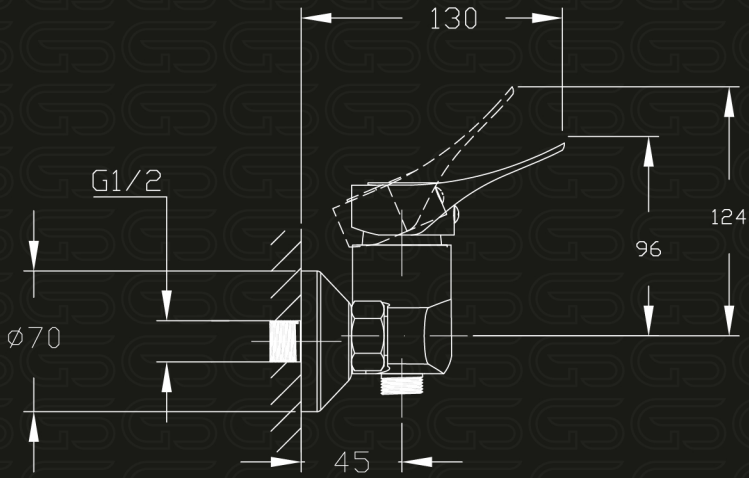

GS GLOBAL
STANDARD

Retal

Family

Model Code

GS L 1063-CP

خلاط مطبخ حائطي يد واحدة قنطره ماسوره علوية متحركه
Single Lever Wall-mount Kitchen Mixer With Swivel Tube Spout

Product Family : **Retal**
Product Code : **GS L 1063-CP**
Product Color : **Nickel chrome plated**

Product Type : **Kitchen Mixer**
Main Material : **Brass**