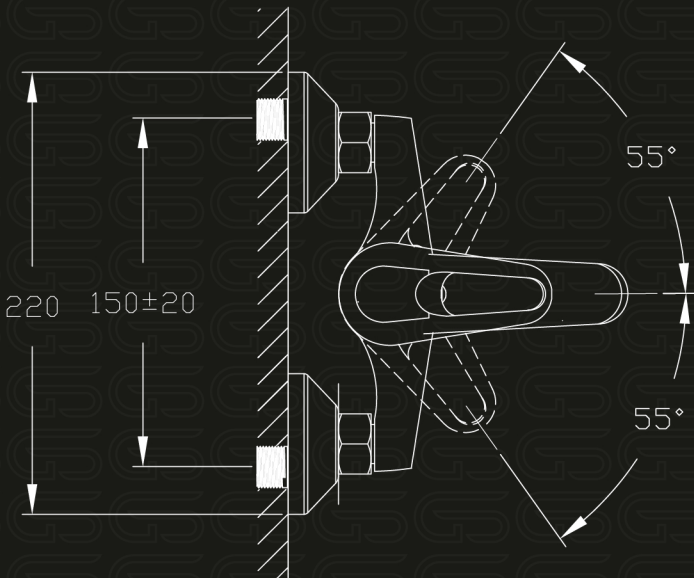

GS GLOBAL
STANDARD

Retal

Family

Model Code

GS L 1063-CP

خلاط مطبخ حائطي يد واحدة قنطره ماسوره علوية متحركه
Single Lever Wall-mount Kitchen Mixer With Swivel Tube Spout

Product Family : **Retal**
Product Code : **GS L 1063-CP**
Product Color : **Nickel chrome plated**

Product Type : **Kitchen Mixer**
Main Material : **Brass**