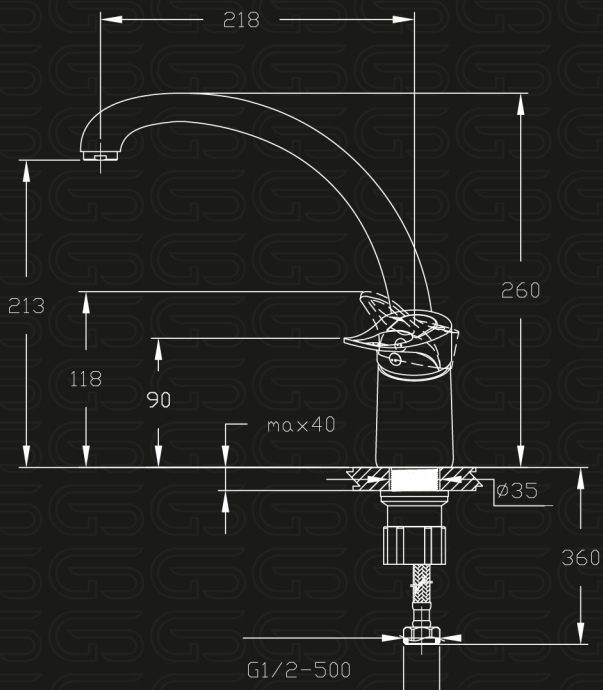

# Retal

*Family*

Model Code

**GS L 1065-CP**

خلاط مطبخ شجرة قنطره ماسورة متحركة  
Single Lever Kitchen Mixer With Swivel Tube Spout

Product Family : **Retal**

Product Code : **GS L 1065-CP**

Product Color : **Nickel chrome plated**

Product Type : **Kitchen Mixer**

Main Material : **Brass**

Flexible Hose : **G1/2"**