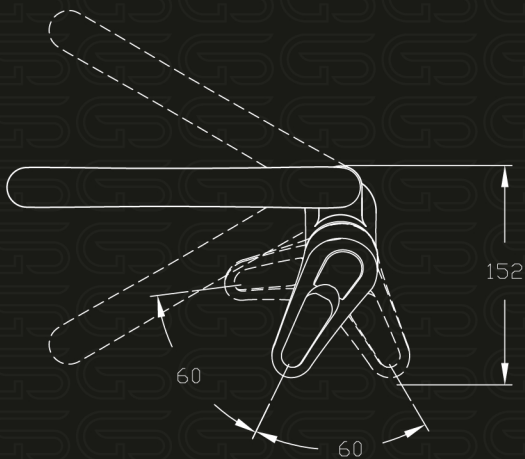

# Retal

*Family*

Model Code

**GS L 1065-CP**

خلاط مطبخ شجرة قنطره ماسورة متحركة  
Single Lever Kitchen Mixer With Swivel Tube Spout

Product Family : **Retal**

Product Code : **GS L 1065-CP**

Product Color : **Nickel chrome plated**

Product Type : **Kitchen Mixer**

Main Material : **Brass**

Flexible Hose : **G1/2"**