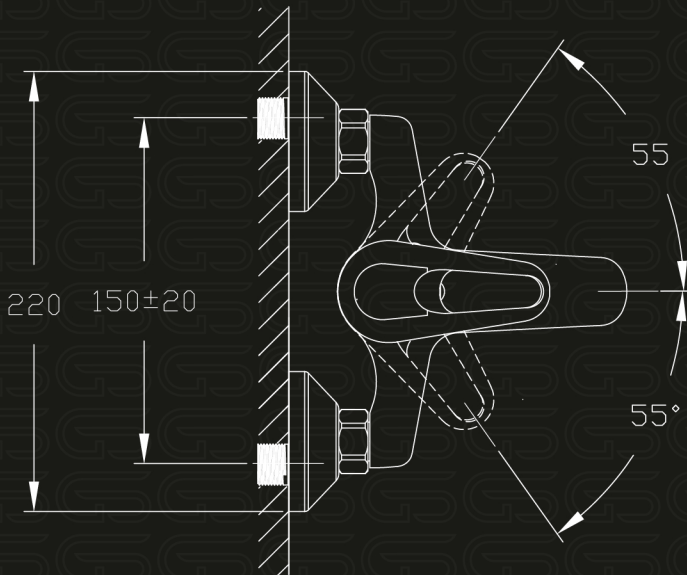

# Retal

*Family*

Model Code

**GS L 1067-CP**

خلاط حوض حائطي يد واحدة  
Single Lever Wall Mount Basin Mixer

Product Family : **Retal**  
Product Code : **GS L1067-CP**  
Product Color : **Nickel chrome plated**

Product Type : **Basin Mixer**  
Main Material : **Brass**