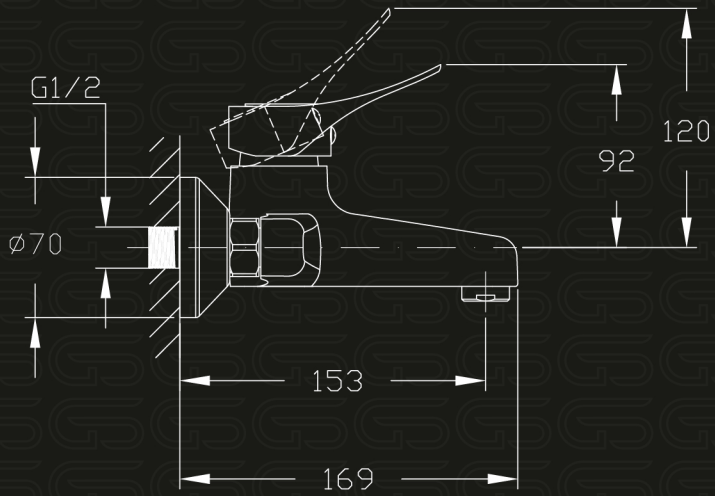

# Retal

*Family*

Model Code

**GS L 1067-CP**

خلاط حوض حائطي يد واحدة  
Single Lever Wall Mount Basin Mixer

Product Family : **Retal**  
Product Code : **GS L1067-CP**  
Product Color : **Nickel chrome plated**

Product Type : **Basin Mixer**  
Main Material : **Brass**